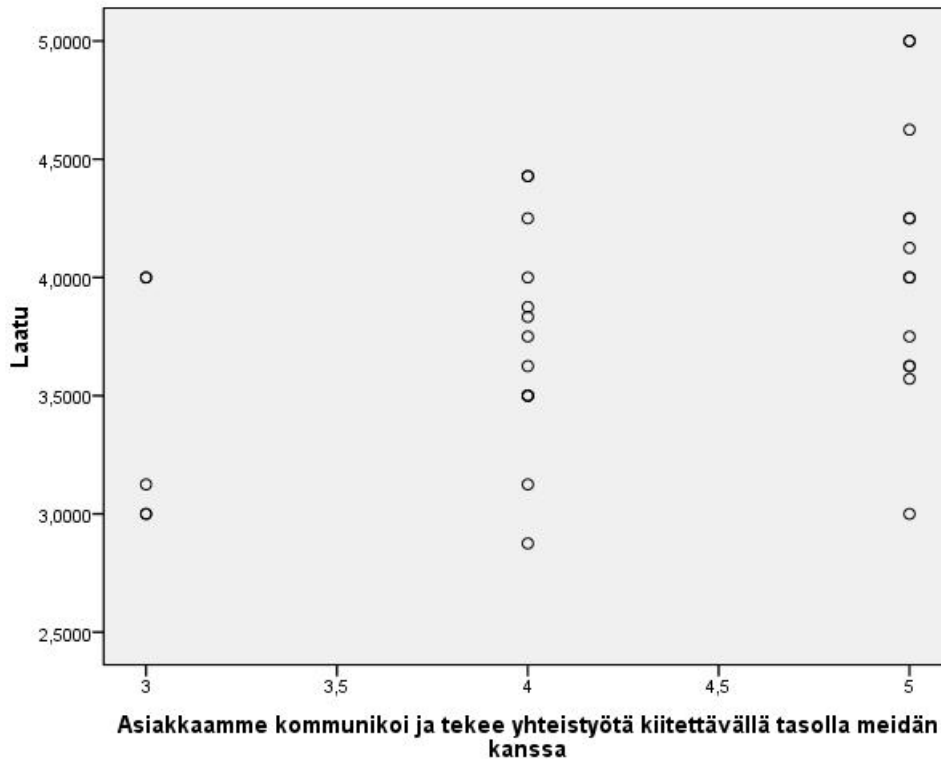

Graph

Notes		
Output Created		2009-03-31T10:49:11.295
Comments		
Input	Data	C:\Documents and Settings\luomansu\Desktop\Yhdistetty_testi\Masto_analyysi2.sav
	Active Dataset	DataSet2
	Filter	<none>
	Weight	<none>
	Split File	<none>
	N of Rows in Working Data File	31
Syntax		GRAPH /SCATTERPLOT(BIVAR)=Weincreaseco operationandcommunicationtoourcustom er WITH Laatu /MISSING=LISTWISE.
Resources	Processor Time	0:00:01.968
	Elapsed Time	0:00:01.016